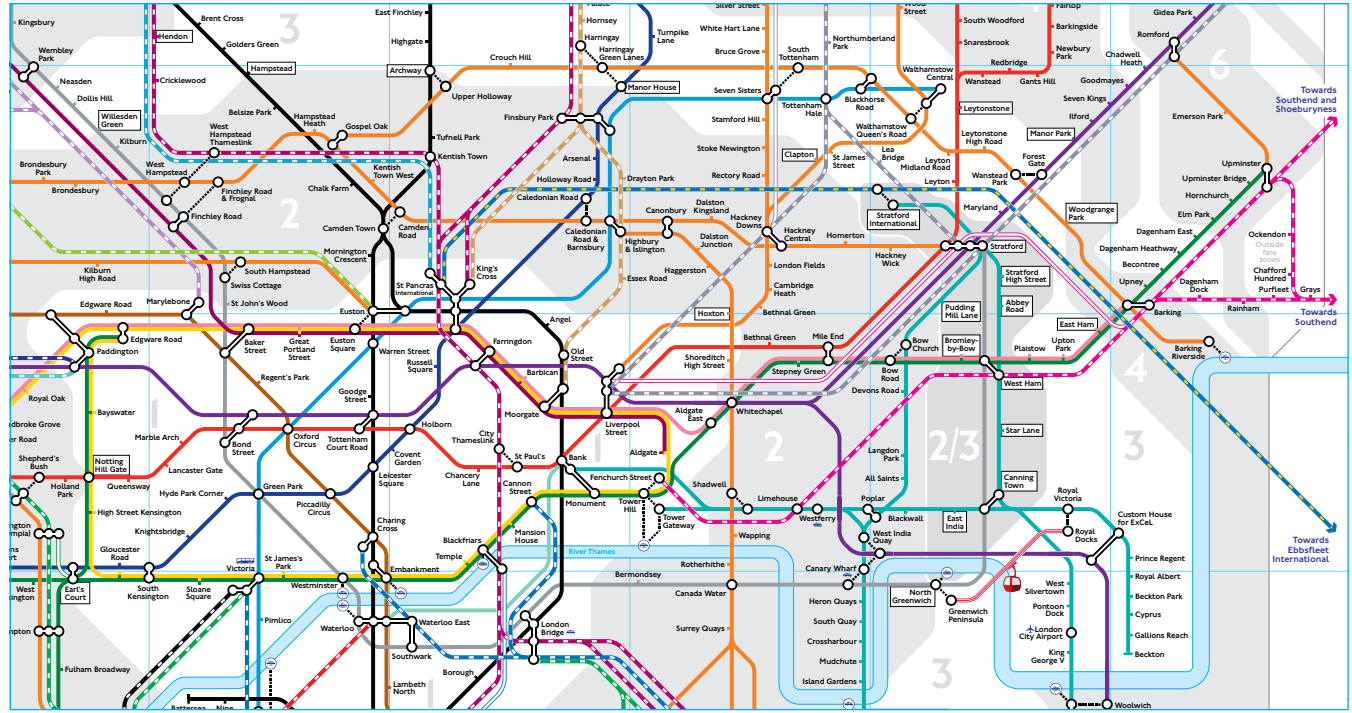

London's Rail & Tube services

Key to lines and symbols

1. Bakerloo
   - Central
   - Circle
   - District
   - Hammersmith & City
   - Jubilee
   - Metropolitan
   - Northern
   - Piccadilly
   - Victoria
   - Waterloo & City
   - DLR
   - Elizabeth line
   - London Overground
   - London Trams
   - London Cable Car
   - Special fares apply
   - - - c/c
   - - - Chiltern Railways
   - - - East Midlands Railway
   - - - Gatwick Express
   - - - Great Northern
   - - - Great Western Railway
   - - - Greater Anglia
   - - - Heathrow Express
   - - - London Northwestern Railway
   - - - South Western Railway
   - - - Southeastern
   - - - Southeastern high speed
   - - - Southern
   - - - Thameslink
3. Interchange stations
   - Internal interchange
   - Under a 10 minute walk between stations
   - Airport
   - Bus transfer to Airport
   - River services interchange
   - Victoria Coach Station
   - Station in both fare zones
   - Outside fare zones, Oyster not valid
   - London Cable Car