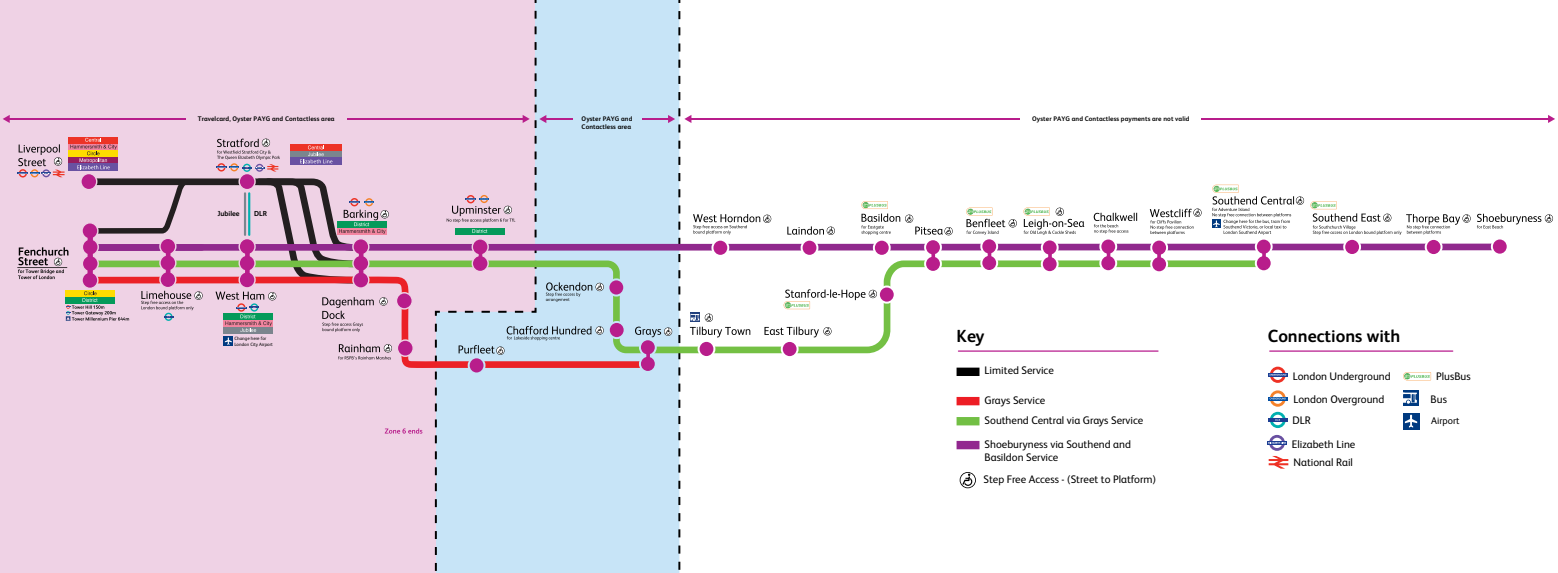

Doors may be closed up to 30 seconds prior to the advertised departure time.

*14:15 Liverpool Street to Shoeburyness departs Stratford at 14:22. Other services may start 1 or 2 minutes after the pattern.

and at the same time past each hour until

Passengers may leave highlighted stations later and arrive at their destination earlier by using an alternative service. Please check adjacent columns for these journeys.
Doors may be closed up to 30 seconds prior to the advertised departure time.

London's Rail & Tube services

Key to lines and symbols

- Bakerloo
 - Central
 - Circle
 - District
 - Hammersmith & City
 - Jubilee
 - Metropolitan
 - Northern
 - Piccadilly
 - Victoria
 - Waterloo & City
 - DLR
 - Elizabeth line
 - London Overground
 - London Trams
 - London Cable Car
 - Special fares apply
 - - - c/c
 - - - Chiltern Railways
 - - - East Midlands Railway
 - - - Gatwick Express
 - - - Great Northern
 - - - Great Western Railway
 - - - Greater Anglia
 - - - Heathrow Express
 - - - London Northwestern Railway
 - - - South Western Railway
 - - - Southeastern
 - - - Southeastern high speed
 - - - Southern
 - - - Thameslink
-
- Interchange stations
 - Internal interchange
 - Under a 10 minute walk between stations
 - Airport
 - Bus transfer to Airport
 - River services interchange
 - Victoria Coach Station
 - Station in both fare zones
 - Outside fare zones, Oyster not valid
 - London Cable Car